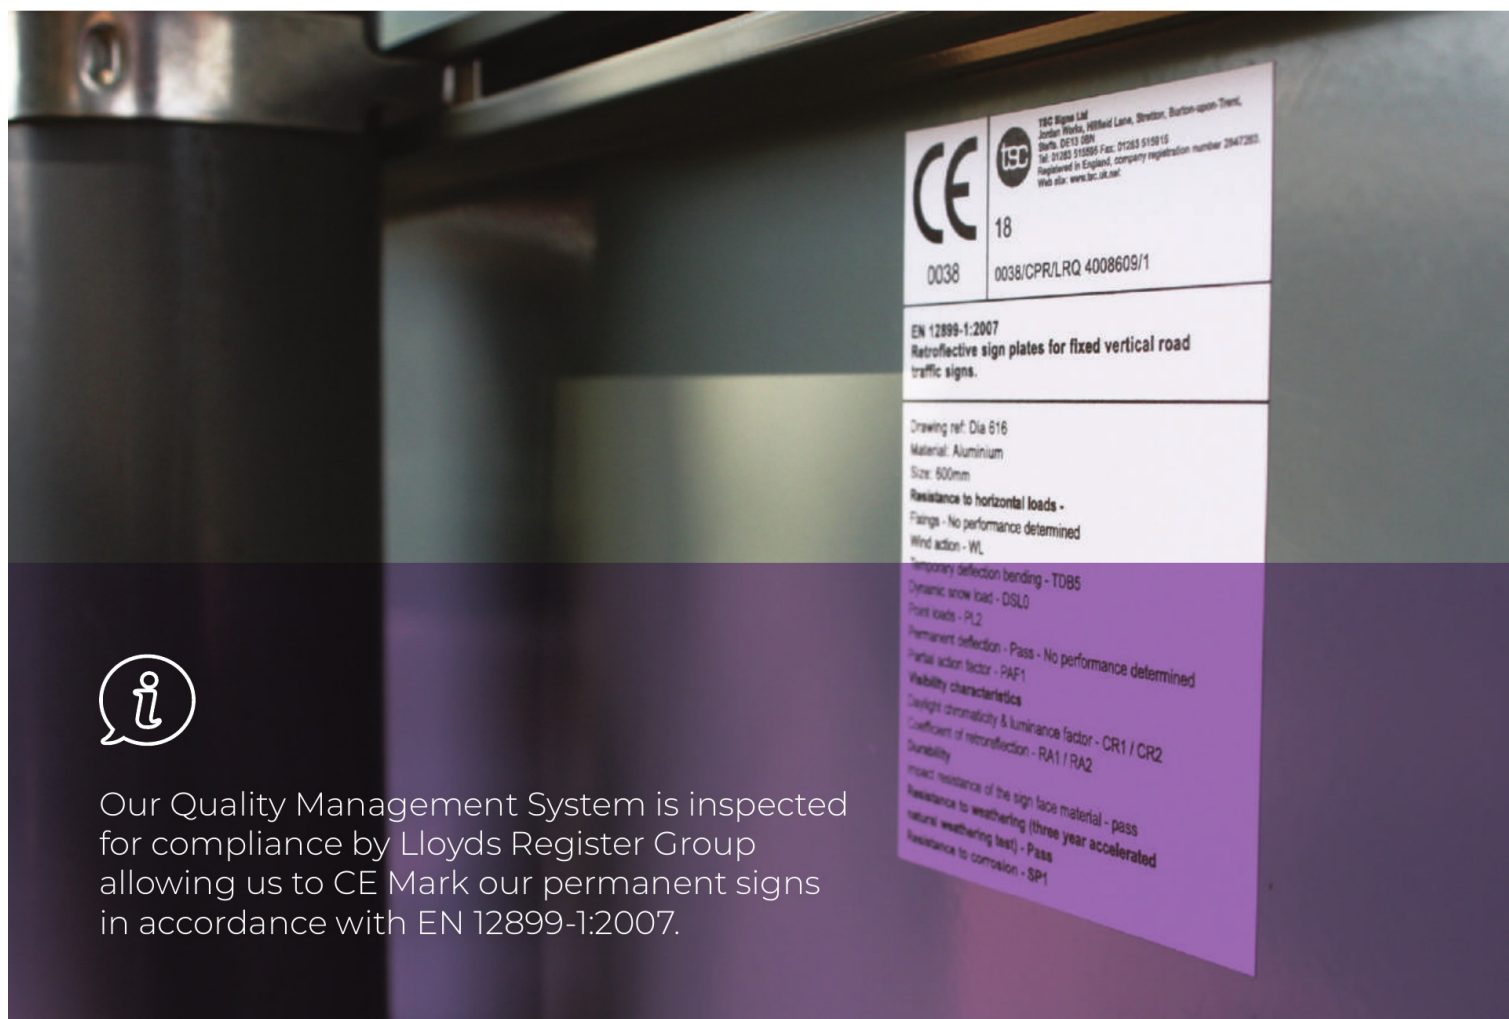

TSC544TP/mzacr
(600mm aluminium c/w channel)

TSC632TP/mxacr
(600mm dia. aluminium c/w channel)

TSC448TP/mlacr
(600mm x 450mm aluminium c/w channel)

TSC671TP/mxacr
(600mm dia. aluminium c/w channel)

PARKING

Our Quality Management System is inspected for compliance by Lloyds Register Group allowing us to CE Mark our permanent signs in accordance with EN 12899-1:2007.

CE 18 0038 0038/CPR/LRQ 4008609/1

TSC Signs Ltd
Jordan Works, Hillfield Lane, Stratton, Burton-upon-Trent,
Staffs. DE13 0BN
Tel: 01283 515595 Fax: 01283 515815
Registered in England, company registration number 2947283.
Web site: www.tsc-uk.net

EN 12899-1:2007
Retroreflective sign plates for fixed vertical road traffic signs.

Drawing ref: Dia 616
Material: Aluminium
Size: 600mm

Resistance to horizontal loads -
Fixings - No performance determined
Wind action - WL
Temporary deflection bending - TD85
Dynamic snow load - DSL0
Point loads - PL2
Permanent deflection - Pass - No performance determined
Partial action factor - PAF1
Visibility characteristics
Daylight chromaticity & luminance factor - CR1 / CR2
Coefficient of retroreflection - RA1 / RA2
Durability
Impact resistance of the sign face material - pass
Resistance to weathering (three year accelerated natural weathering test) - Pass
Resistance to corrosion - SP1